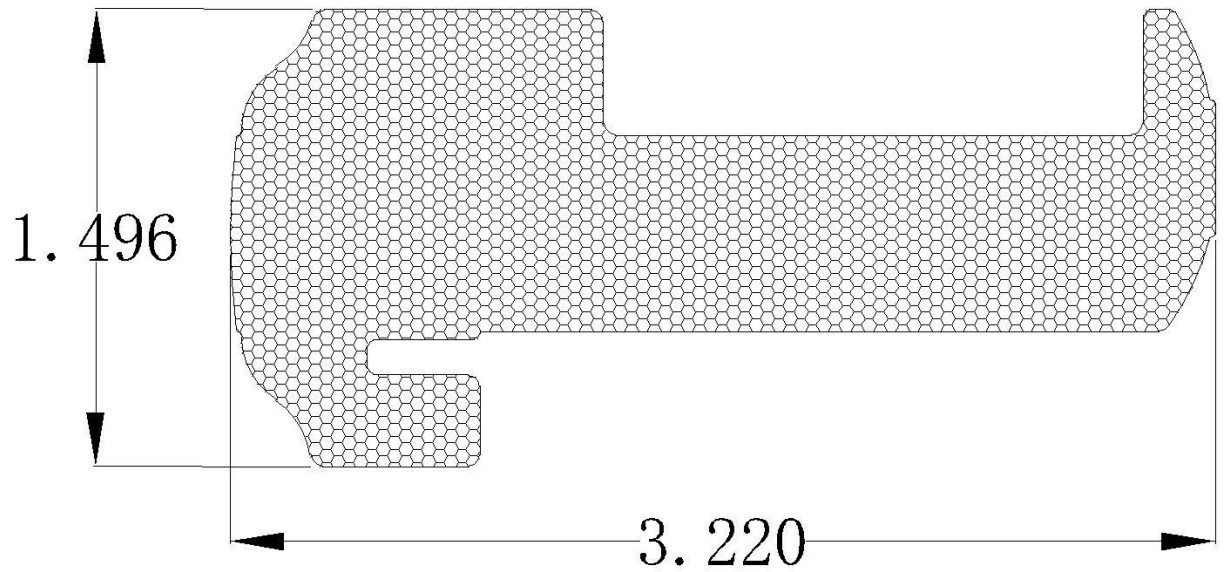

Wood grain

100" **2114G-100**

84" **2114G-84**

White

100" **211SG-100**

84" **211SG-84**

ASTRAGAL

Wood grain (machined)

95" **COMPOASTRGLWG95**

79" **COMPOASTRGLWG79**

White (machined)

95" **COMPOASTRGLW95**

79" **COMPOASTRGLW79**

Wood grain (nonmachined)

98" **COMPOASTRGLWGN98**

82" **COMPOASTRGLWGN82**