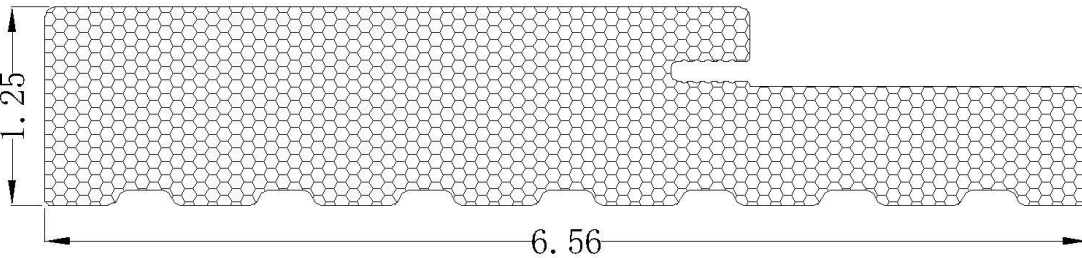

For more information, visit our website:

<https://www.fantasticproducts.ca>

**Woodgrain
Embossed Texture**

**Smooth White
Surface**

DOOR JAMBS

4 9/16 JAMB

4 9/16 wood grain

100" **4916GDJ-100**

84" **4916GDJ-84**

4 9/16 white

100" **4916SDJ-100**

84" **4916SDJ-84**

6 9/16 JAMB

6 9/16 wood grain

150" **6916GDJ-150**

100" **6916GDJ-100**

84" **6916GDJ-84**

6 9/16 white

150" **6916SDJ-150**

100" **6916SDJ-100**

84" **6916SDJ-84**

DOOR JAMBS

7 1/4 JAMB

7 1/4 wood grain