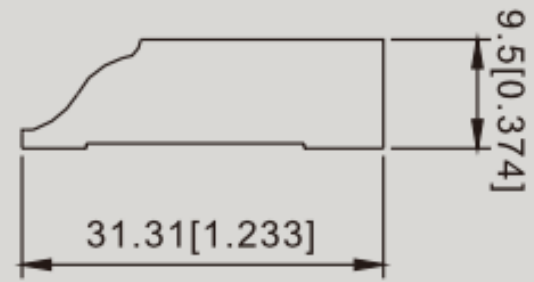

5/4 X 4

Paintable smooth & Textured white
1 X 4 **303PTW/TXT**

PVC - TRIM

Paintable smooth & Textured white
1 X 4 **304PTW/TXT**

5/4 X 6

Paintable smooth & Textured white
5/4 X 6 **326PTW/TXT**

PVC - TRIM

White
315PTW12