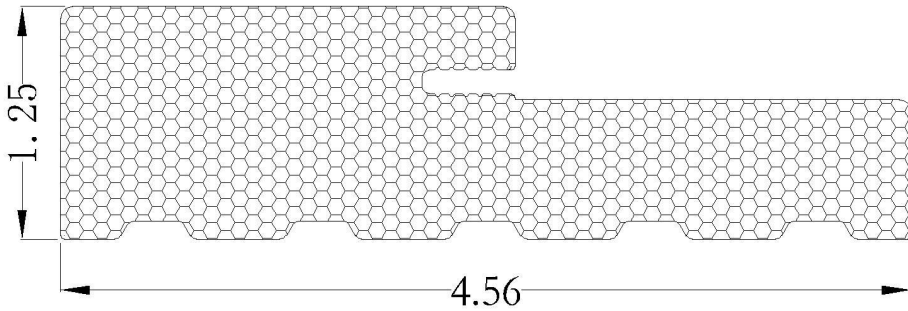

For more information, visit our website:

<https://www.fantasticproducts.ca>

**Woodgrain
Embossed Texture**

**Smooth White
Surface**

DOOR JAMBS

4 9/16 JAMB

4 9/16 wood grain

100" **4916GDJ-100**

84" **4916GDJ-84**

4 9/16 white

100" **4916SDJ-100**

84" **4916SDJ-84**

6 9/16 JAMB

6 9/16 wood grain

150" **6916GDJ-150**

100" **6916GDJ-100**

84" **6916GDJ-84**

6 9/16 white

150" **6916SDJ-150**

100" **6916SDJ-100**

84" **6916SDJ-84**

DOOR JAMBS

7 1/4 JAMB

7 1/4 wood grain