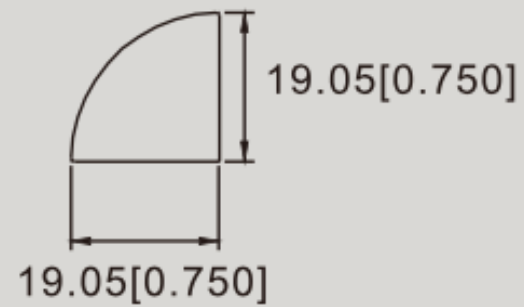

White
318PTW12