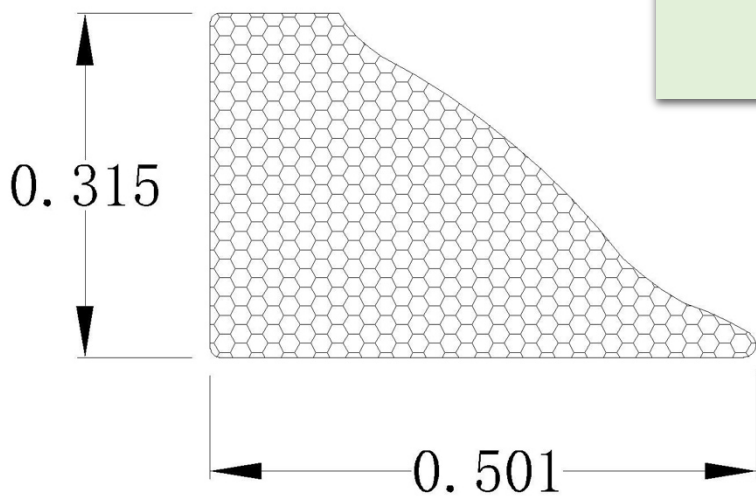

95" **COMPOASTRGLWG95**

79" **COMPOASTRGLWG79**

White (machined)

95" **COMPOASTRGLW95**

79" **COMPOASTRGLW79**

Wood grain (nonmachined)

98" **COMPOASTRGLWGN98**

82" **COMPOASTRGLWGN82**

White (nonmachined)

98" **COMPOASTRGLWN98**

82" **COMPOASTRGLWN82**

PVC - BEADS

GLAZING TRANSOM BEAD

SIDELITE BEAD

Wood grain 84"
3661PTX84

White 84"
3661PTW84