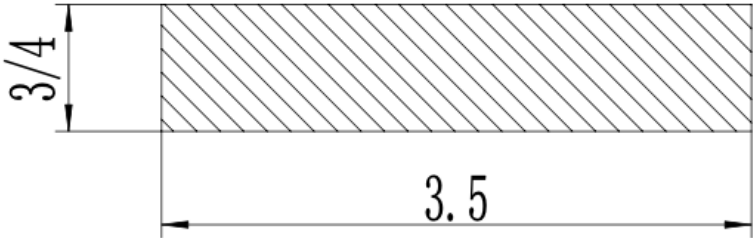

PVC - TRIM

Paintable smooth & Textured white
1 X 4 **304PTW/TXT**